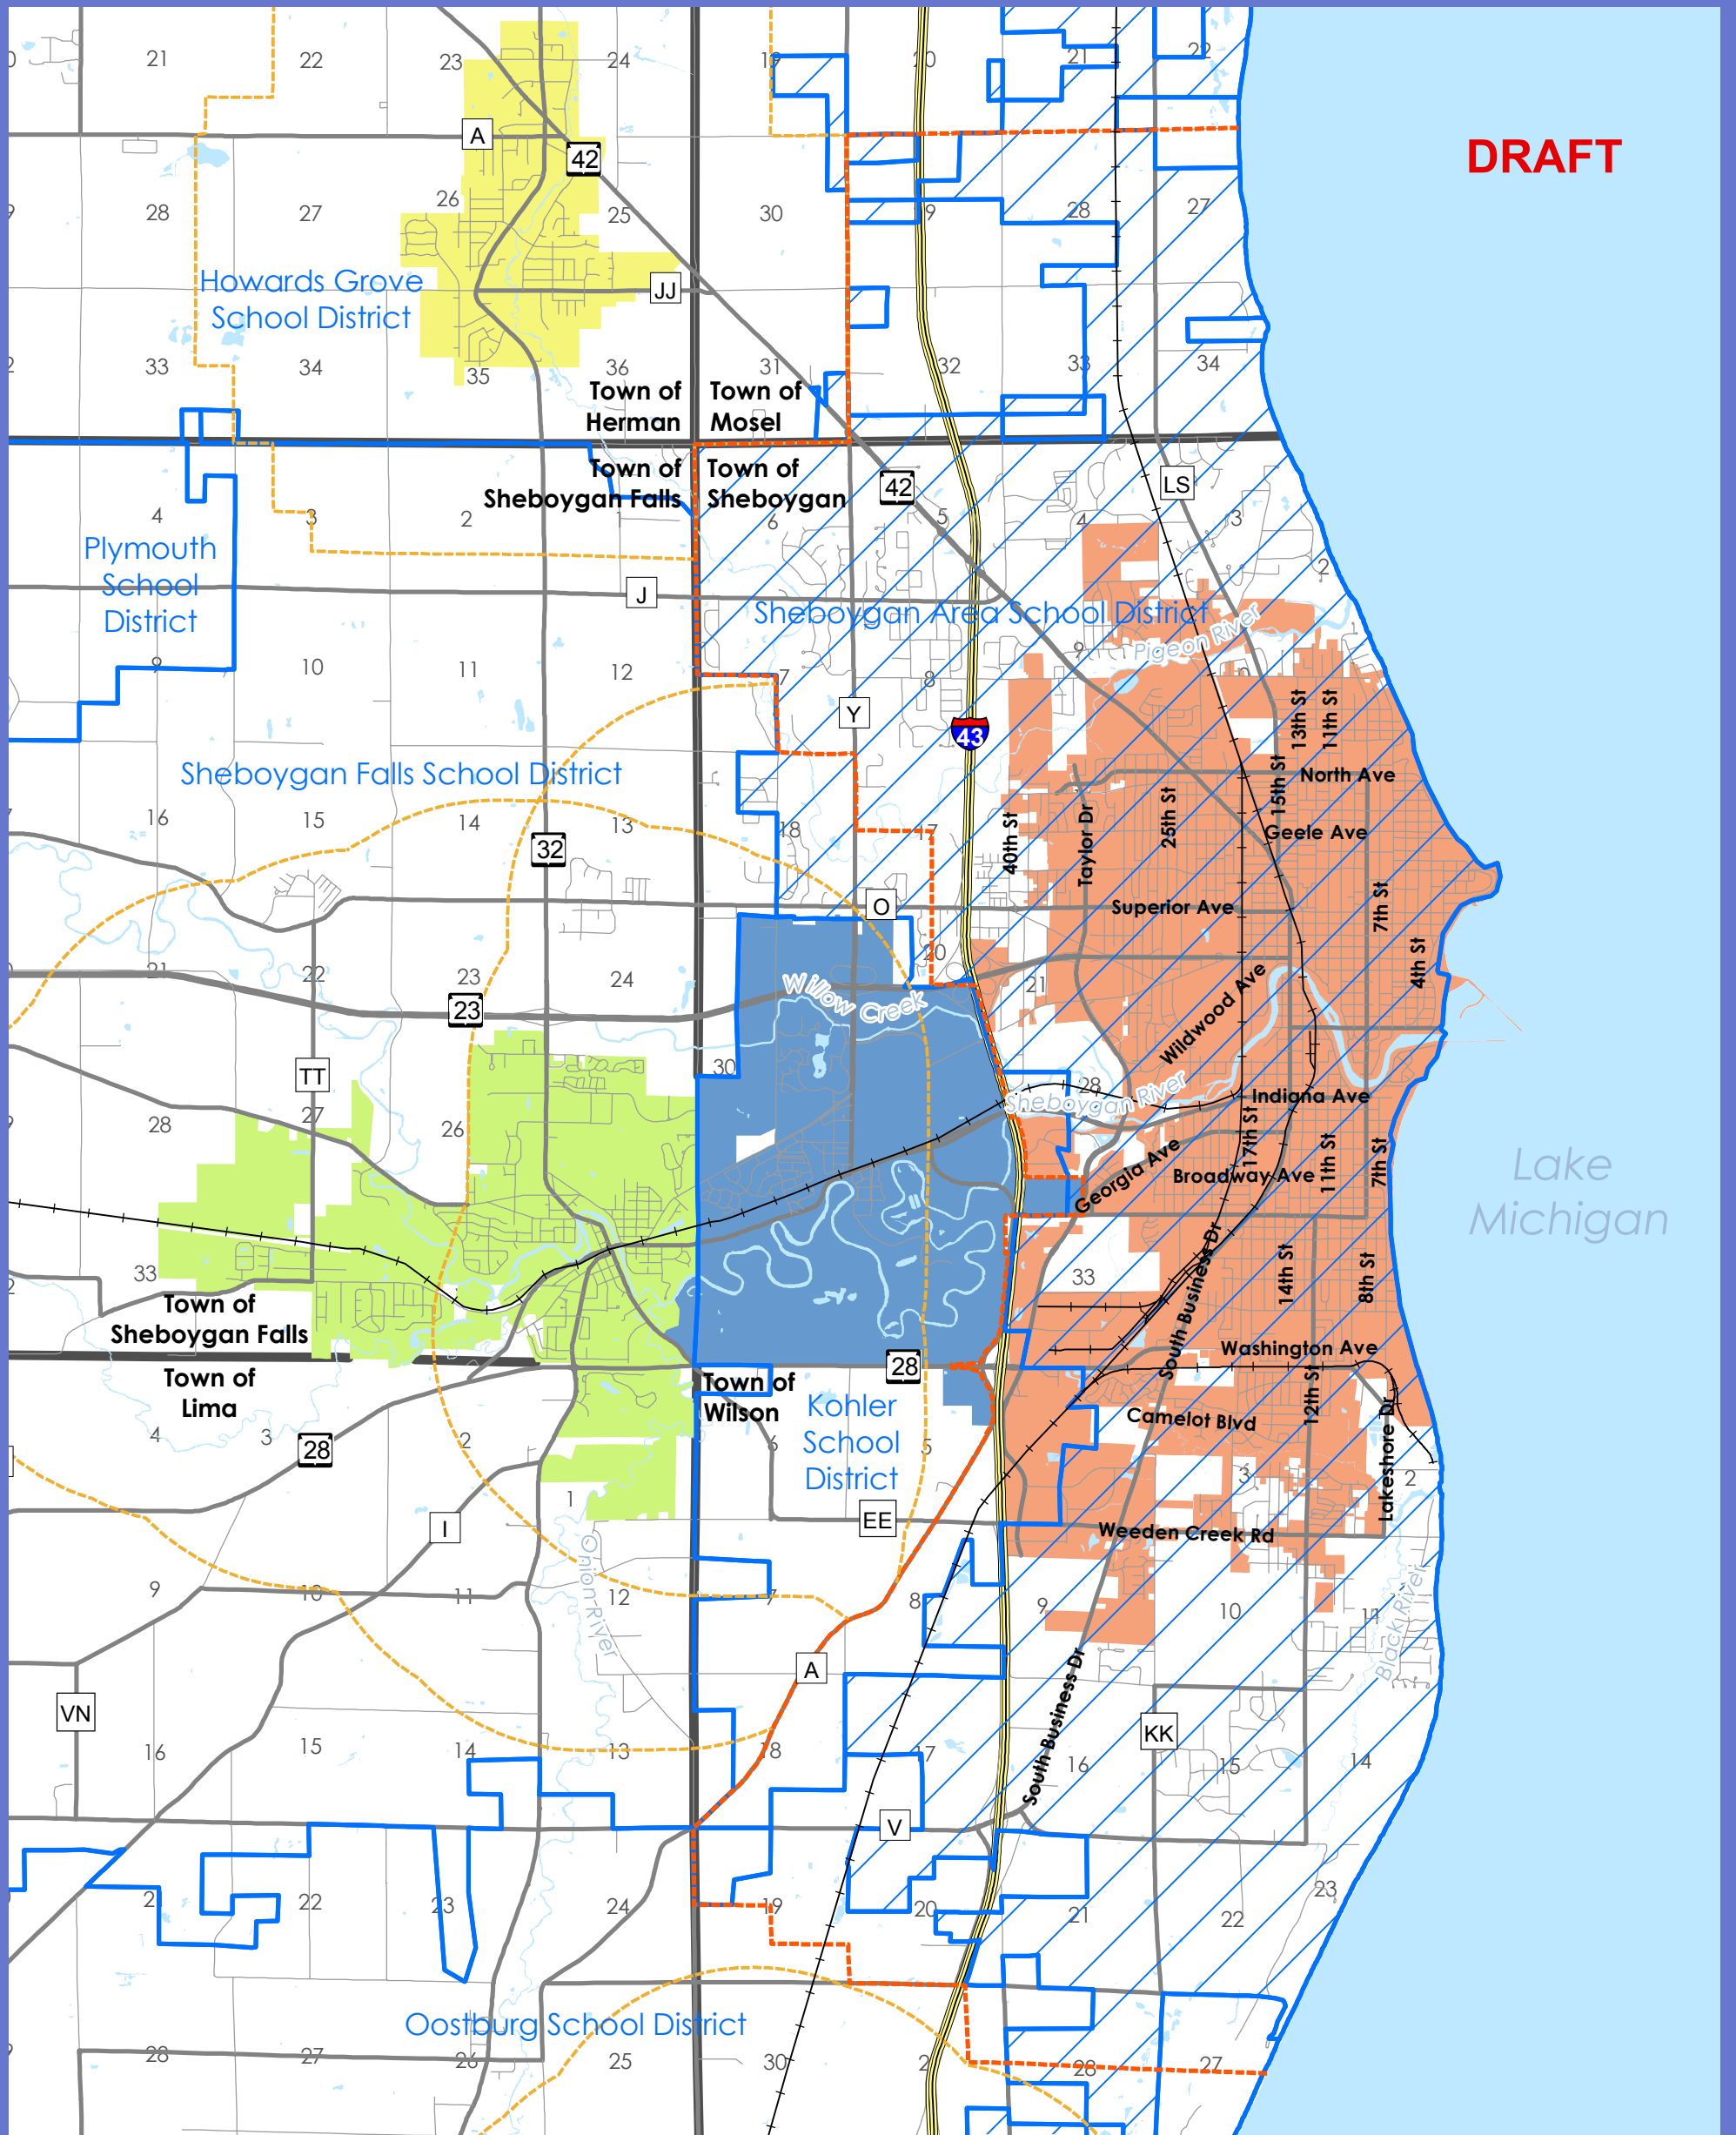

DRAFT

Map A-1 Jurisdictional Boundaries City of Sheboygan Comprehensive Plan

- City of Sheboygan
- Village of Kohler
- City of Sheboygan Falls
- Village of Howards Grove
- Town Boundaries

- Minor Road
- Major Road
- Interstate
- Railroad
- Water
- 1 Section Numbers

- Sheboygan Area School District
- Other School District Boundaries
- City of Sheboygan Extraterritorial Jurisdiction
- Other City/Village Extraterritorial Jurisdiction

0 0.75 1.5 Miles

Draft: 8/20/2011

Data Sources: City of Sheboygan, DNR, V&A, Sheboygan County